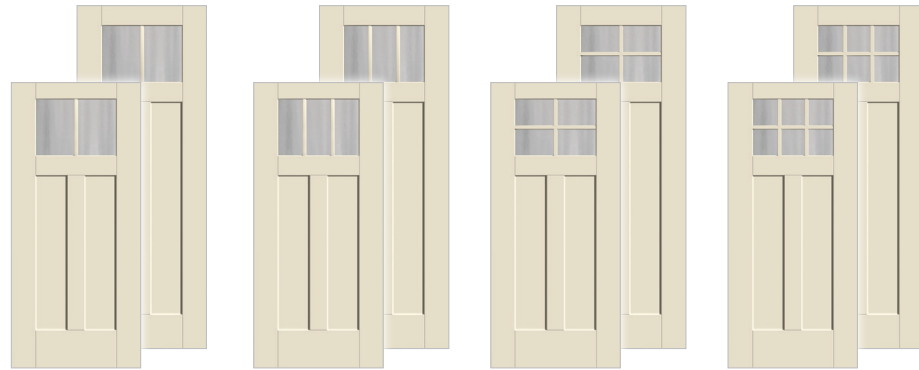

Optional Dentil Shelves

Fiber-Classic. 4-Block**

Smooth-Star. 4-Block**

Fiber-Classic® Mahogany Collection™ & Smooth-Star® *Continued*

EnLiten™ Flush-Glazed Privacy & Textured Glass

| | | | | | | | |
|--------------|--------------|--------------|--------------|--------------|--------------|--------------|--------------|
| S4812_ | S84812_ | S4813_ | S84813_ | S4814_ | S84814_ | S4816_ | S84816_ |
| ▲ | ▲ | ▲ | ▲ | ▲ | ▲ | ▲ | ▲ |
| 2'8" x 6'8" | 2'8" x 8'0" | 2'8" x 6'8" | 2'8" x 8'0" | 2'8" x 6'8" | 2'8" x 8'0" | 2'8" x 6'8" | 2'8" x 8'0" |
| 2'10" x 6'8" | 2'10" x 8'0" | 2'10" x 6'8" | 2'10" x 8'0" | 2'10" x 6'8" | 2'10" x 8'0" | 2'10" x 6'8" | 2'10" x 8'0" |
| 3'0" x 6'8" | 3'0" x 8'0" | 3'0" x 6'8" | 3'0" x 8'0" | 3'0" x 6'8" | 3'0" x 8'0" | 3'0" x 6'8" | 3'0" x 8'0" |