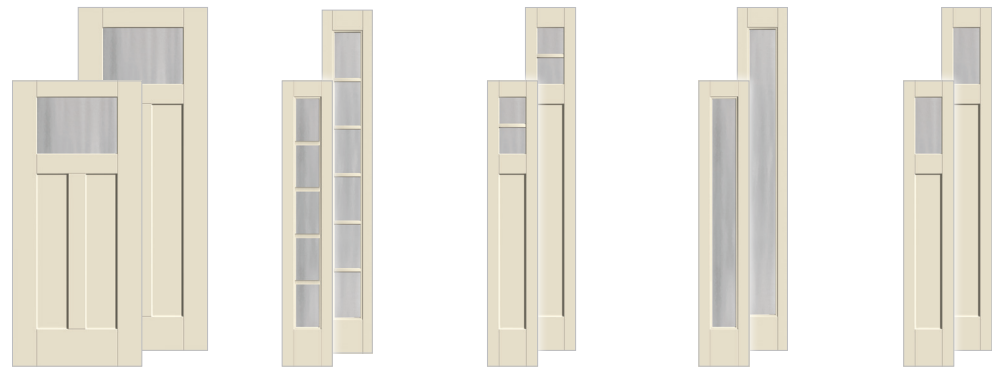

Optional Dentil Shelves

Fiber-Classic. 4-Block**

Smooth-Star. 4-Block**

Fiber-Classic® Mahogany Collection™ & Smooth-Star® *Continued*

EnLiten™ Flush-Glazed Privacy & Textured Glass

| | | | | | | | |
|--------------|--------------|--------------|--------------|--------------|--------------|--------------|--------------|
| S4812_ | S84812_ | S4813_ | S84813_ | S4814_ | S84814_ | S4816_ | S84816_ |
| ▲ | ▲ | ▲ | ▲ | ▲ | ▲ | ▲ | ▲ |
| 2'8" x 6'8" | 2'8" x 8'0" | 2'8" x 6'8" | 2'8" x 8'0" | 2'8" x 6'8" | 2'8" x 8'0" | 2'8" x 6'8" | 2'8" x 8'0" |
| 2'10" x 6'8" | 2'10" x 8'0" | 2'10" x 6'8" | 2'10" x 8'0" | 2'10" x 6'8" | 2'10" x 8'0" | 2'10" x 6'8" | 2'10" x 8'0" |
| 3'0" x 6'8" | 3'0" x 8'0" | 3'0" x 6'8" | 3'0" x 8'0" | 3'0" x 6'8" | 3'0" x 8'0" | 3'0" x 6'8" | 3'0" x 8'0" |