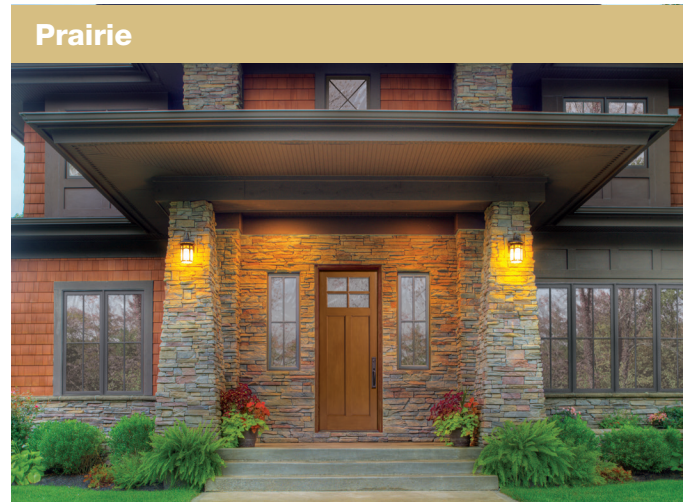

Craftsman Doors & Sidelites

THERMA TRU[®]
DOORS

Where Home Begins.™

A touch of true Craftsman appeal.

You only have one chance to make a first impression.

The power of curb appeal captures attention. And it starts with a stylish front entry door from Therma-Tru. Let us help you find inspiration with the Craftsman lite for doors and sidelites.