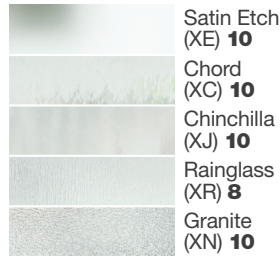

Black Nickel
Brushed Nickel
Saratoga™
Glass Privacy Rating: **7**

Wrought Iron
Riserva™
Glass Privacy Rating: **10**

Black Nickel
Brass
Pembridge™
Glass Privacy Rating: **7**

Black Nickel
Axis™
Glass Privacy Rating: **7**